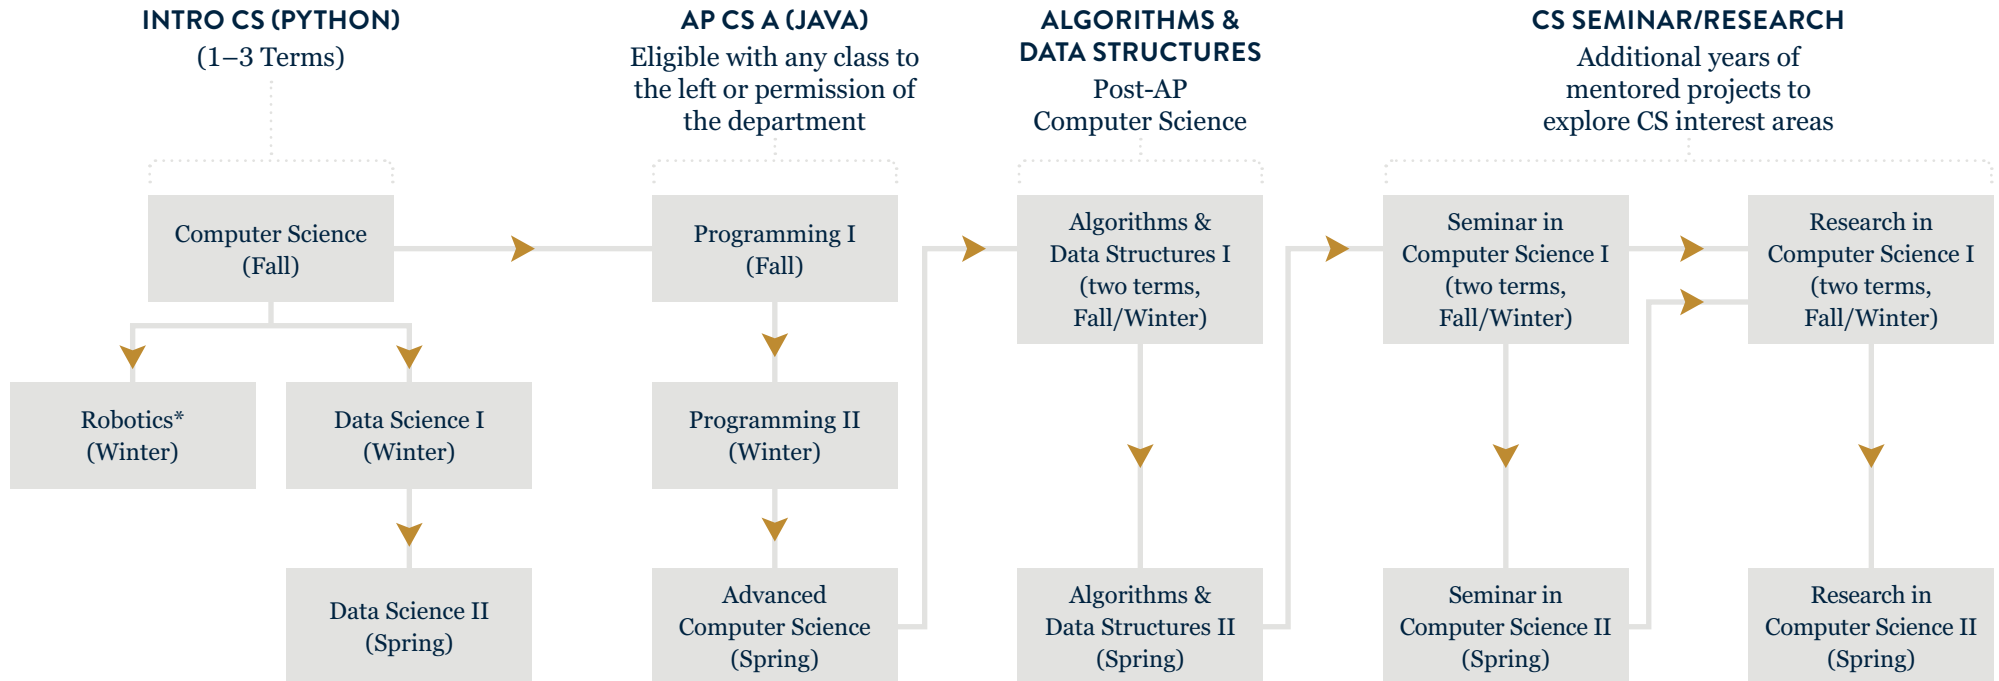

COMPUTER SCIENCE CURRICULUM PATHWAYS

SEQUENCE

Students are placed into courses where they will be appropriately challenged and, based on our expertise, will have the best possible computer science experience. In some cases, with the permission of the department chair, the pathway may differ from above to best meet the needs of a student.

NOTES

- Robotics is a Science elective but may be taken as part of the Intro to Computer Science experience.

COMPUTER SCIENCE SIGNATURE EXPERIENCE (CS-EXP)

CS-EXP is designed to help students develop their passion for research and to encourage them to consider a career in Computer Science-related fields. This program helps students to conduct genuine CS research and develop the intellectual curiosity and courage that comes from working in a corporate or academic laboratory setting. Interested students will apply to the program during the winter term of their sophomore year.