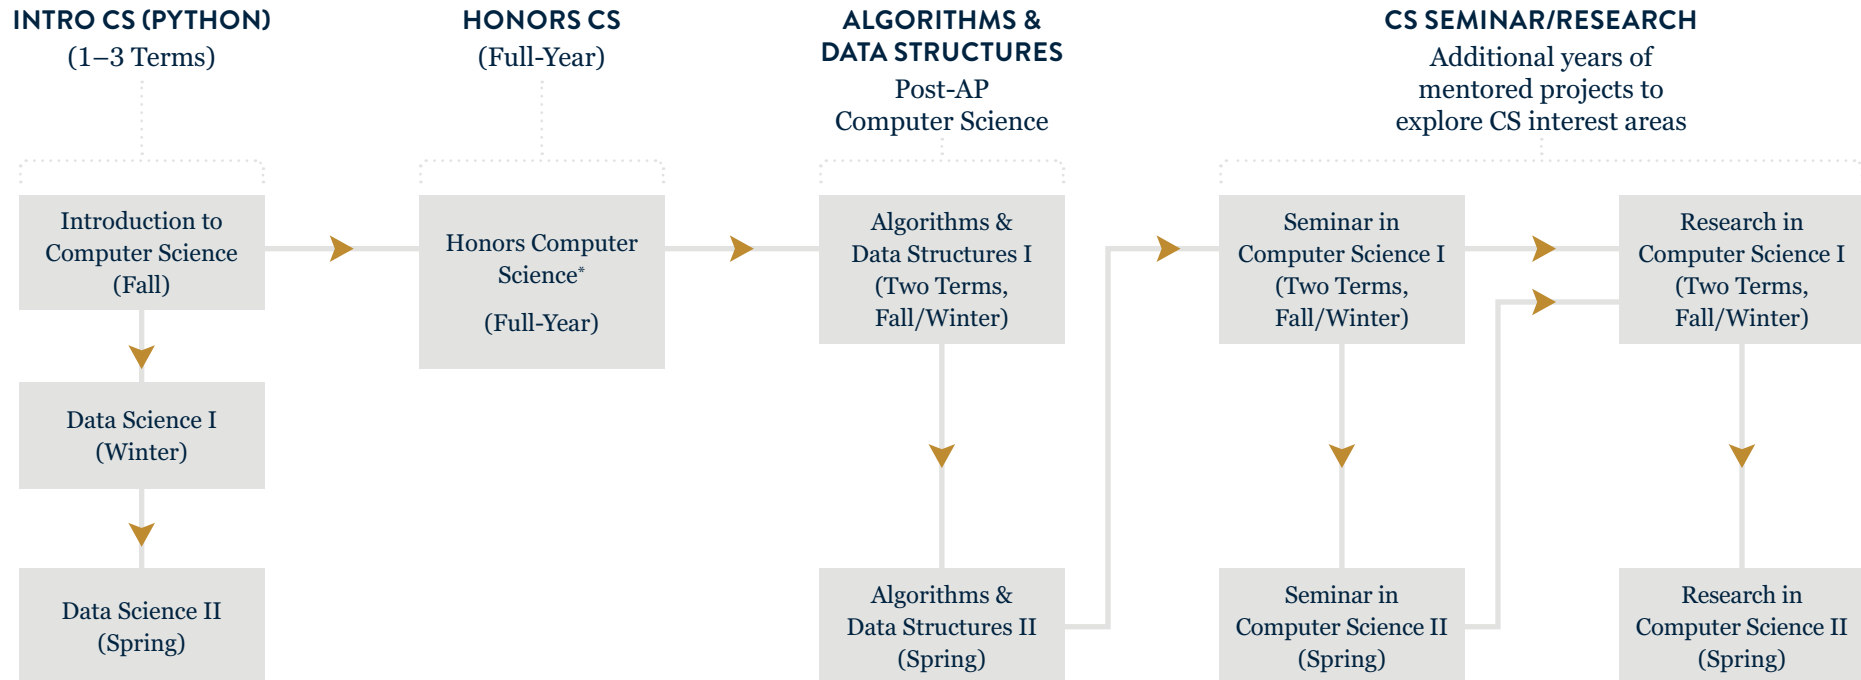

## COMPUTER SCIENCE CURRICULUM PATHWAYS

### COMPUTER SCIENCE SIGNATURE EXPERIENCE (CS-EXP)

CS-EXP is designed to help students develop their passion for research and to encourage them to consider a career in Computer Science-related fields. This program helps students to conduct genuine CS research and develop the intellectual curiosity and courage that comes from working in a corporate or academic laboratory setting. Interested students will apply to the program during the winter term of their sophomore year.

### SEQUENCE

Students are placed into courses where they will be appropriately challenged and, based on our expertise, will have the best possible computer science experience. In some cases, with the permission of the department chair, the pathway may differ from above to best meet the needs of a student.